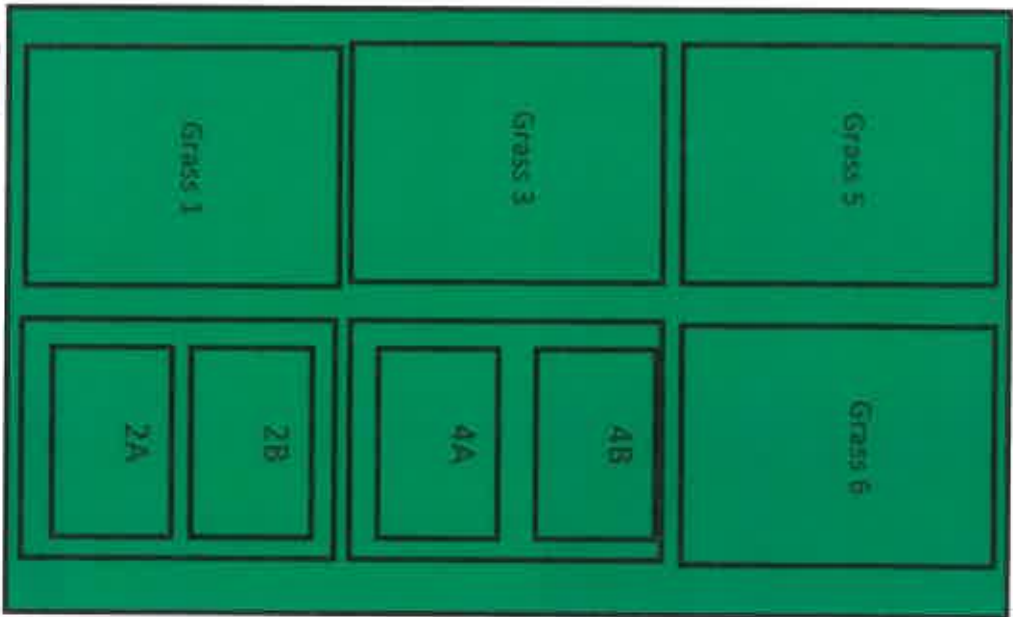

Long Lake Regional Park

17850 W 64th Ave

East Synthetic Turf Fields

Parking

Parking

Parking

Parking

Restrooms