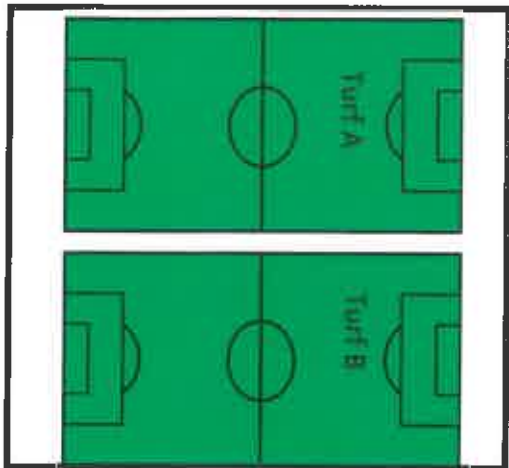

Long Lake Regional Park

17850 W 64th Ave

East Synthetic Turf Fields

Parking

Parking

Parking

Parking

Restrooms